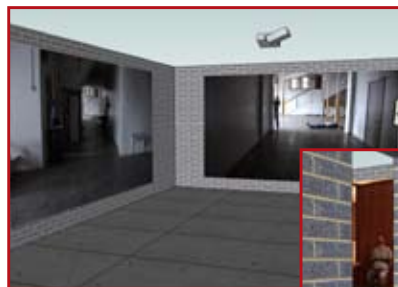

Multi-View™ Screens