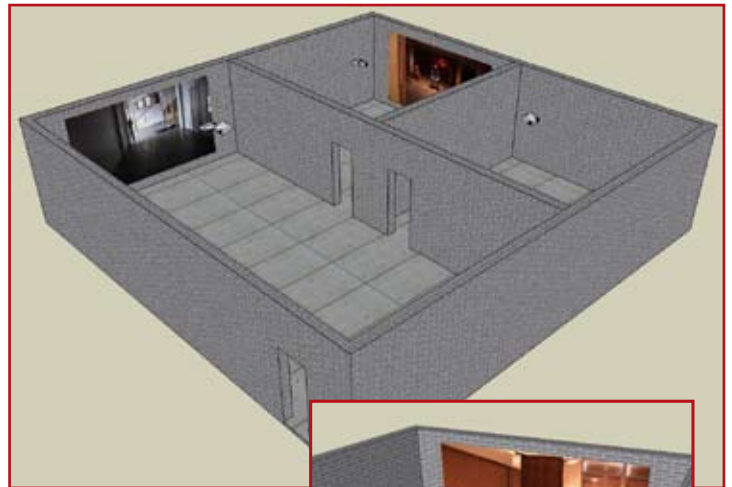

"A comprehensive simulator training solution for close quarter battle."

The Ultimate Multiple Threat, Close Quarter Battle Training Tool

The AIS PRISim Suite® multi-room training system can be installed inside a Close Quarter Battle (CQB) House to create a multiple-threat judgement training theatre for close quarters shooting and tactical training.

By placing individual screens in different rooms, trainees can practise tactical movement through the building as well as engaging multiple threats from different directions. Shot events on one screen can cause video branching on single or multiple screens in other rooms. The system can be customised to respond to physical events such as a door or window opening, or other trigger systems.

The multi-room training system can be laser or live fire, and can be combined with other PRISim Suite® systems such as sniper, dueling or multi-screen systems. This comprehensive tool trains for threats in multiple directions.

Training examples include:

- Urban Operations
- Building clearing
- Cell extraction
- Hostage rescue

Key Features

- Realistic 360-degree threat awareness
- Quick response training
- Basic marksmanship
- Force options simulation training
- Firearms judgement training
- Tactics for safety
- Tactics for diffusing situations

CQB with a multi-room PRISim Suite® training system