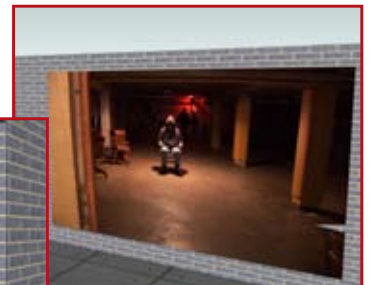

"A comprehensive simulator training solution for close quarter battle."

The Ultimate Multiple Threat, Close Quarter Battle Training Tool

The AIS PRISim Suite® multi-room training system can be installed inside a Close Quarter Battle (CQB) House to create a multiple-threat judgement training theatre for close quarters shooting and tactical training.

By placing individual screens in different rooms, trainees can practise tactical movement through the building as well as engaging multiple threats from different directions. Shot events on one screen can cause video branching on single or multiple screens in other rooms. The system can be customised to respond to physical events such as a door or window opening, or other trigger systems.

The multi-room training system can be laser or live fire, and can be combined with other PRISim Suite® systems such as sniper, dueling or multi-screen systems. This comprehensive tool trains for threats in multiple directions.

Training examples include:

- Urban Operations
- Building clearing
- Cell extraction
- Hostage rescue

Key Features

- Realistic 360-degree threat awareness
- Quick response training
- Basic marksmanship
- Force options simulation training
- Firearms judgement training
- Tactics for safety
- Tactics for diffusing situations

AS REAL AS IT GETS®

United Kingdom
+44 1252 725500

United Arab Emirates
+971 2 627 5224

www.ais-solutions.com
marketing@ais-solutions.com

Professional Range Instruction Simulator **Suite™**